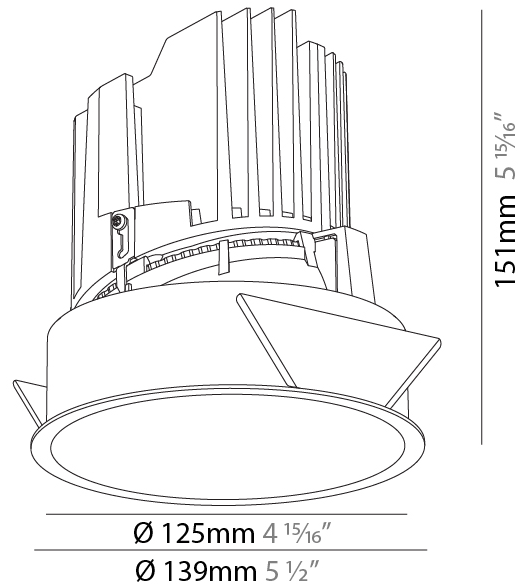

GENERAL

Series: Bioniq
Subseries: Bioniq Round Deep
Brand: Prolicht
Division: Architectural
Mounting Type: Recessed
Mounting Location: Ceiling
Subcategory: Downlight

PHYSICAL

Shape: Round
Diameter (mm): 139
Diameter (in): 5 1/2
Height (mm): 151
Height (in): 5 15/16
Ceiling Thickness (mm): 10 / 12.5 / 15
Ceiling Thickness (in): 3/8 or 1/2 or 9/16
Min. Recessing Depth (mm): 170
Min. Recessing Depth (in): 6 11/16
Light Distribution: Downlight
Weight (kg): 0.951
Weight (lbs): 2.1
Fixture Finish: SSR / BKV / CWI / CRY / HAB / UFT / ITA / RUA / FTG / MYG / LOD / PUS / FRO / FUP / KIA / POP / BLS / SPG / MEY / GOH / GUM / CHC / COM / ABZ / JAG / OBR / MOS / ROR
Fixture Material: Aluminum Die Cast
Cut-out Measurements: 130mm / 5 1/8"

ELECTRICAL

Lamp Type: LED (Zhaga Standard)
Input Wattage (W): 28.6
Total Output Wattage (W): 26.4
Dimming: Tri-Mode (Non-Dimming and Phase Dimming (120Vac only) and 0-10V Dimming)
Driver Included: No
Driver Location: Recessed Housing
Driver Type: Constant Current - Universal
Driver Class: Class 2
Input Voltage (V): 120 - 277
Constant Current (MA): 700

LED

Number of LEDs: 1
Color Temperature (°K): 2700 / 3000 / 3500 / 4000
Max. Delivered Lumen (lm): 1890 / 1940 / 2038 / 2080
Nominal Lumen (lm): 3210 / 3290 / 3459 / 3530
CRI: >90 CRI
Efficiency (%): 0.631
Lamp Life (hrs): 50000

OPTICAL

Reflector: 20 / 25 / 40

RATINGS AND CERTIFICATIONS

Certified By: Certified for North American Standards
IP rating: IP54