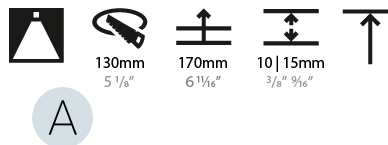

PHYSICAL

Shape: Round
Diameter (mm): 139
Diameter (in): 5 1/2
Height (mm): 151
Height (in): 5 15/16
Ceiling Thickness (mm): 10 / 12.5 / 15
Ceiling Thickness (in): 3/8 or 1/2 or 9/16
Min. Recessing Depth (mm): 170
Min. Recessing Depth (in): 6 11/16
Light Distribution: Downlight
Weight (kg): 0.926
Weight (lbs): 2.04
Fixture Finish: SSR / BKV / CWI / CRY / HAB / UFT / ITA / RUA / FTG / MYG / LOD / PUS / FRO / FUP / KIA / POP / BLS / SPG / MEY / GOH / GUM / CHC / COM / ABZ / JAG / OBR / MOS / ROR
Fixture Material: Aluminum Die Cast
Cut-out Measurements: 130mm / 5 1/8"

ELECTRICAL

Lamp Type: LED (Zhaga Standard)
Input Wattage (W): 28.6
Total Output Wattage (W): 26.4
Dimming: Tri-Mode (Non-Dimming and Phase Dimming (120Vac only) and 0-10V Dimming)
Driver Included: No
Driver Location: Recessed Housing
Driver Type: Constant Current - Universal
Driver Class: Class 2
Housing: See components
Input Voltage (V): 120 - 277
Constant Current (MA): 700

LED

Number of LEDs: 1
Color Temperature (°K): 2700 / 3000 / 3500 / 4000
Max. Delivered Lumen (lm): 2030 / 2080 / 2186 / 2230
Nominal Lumen (lm): 3210 / 3290 / 3459 / 3530
CRI: >90 CRI
Efficiency (%): 0.631
Lamp Life (hrs): 50000

OPTICAL

Reflector: 20 / 25 / 40

RATINGS AND CERTIFICATIONS

Certified By: Certified for North American Standards
IP rating: IP20